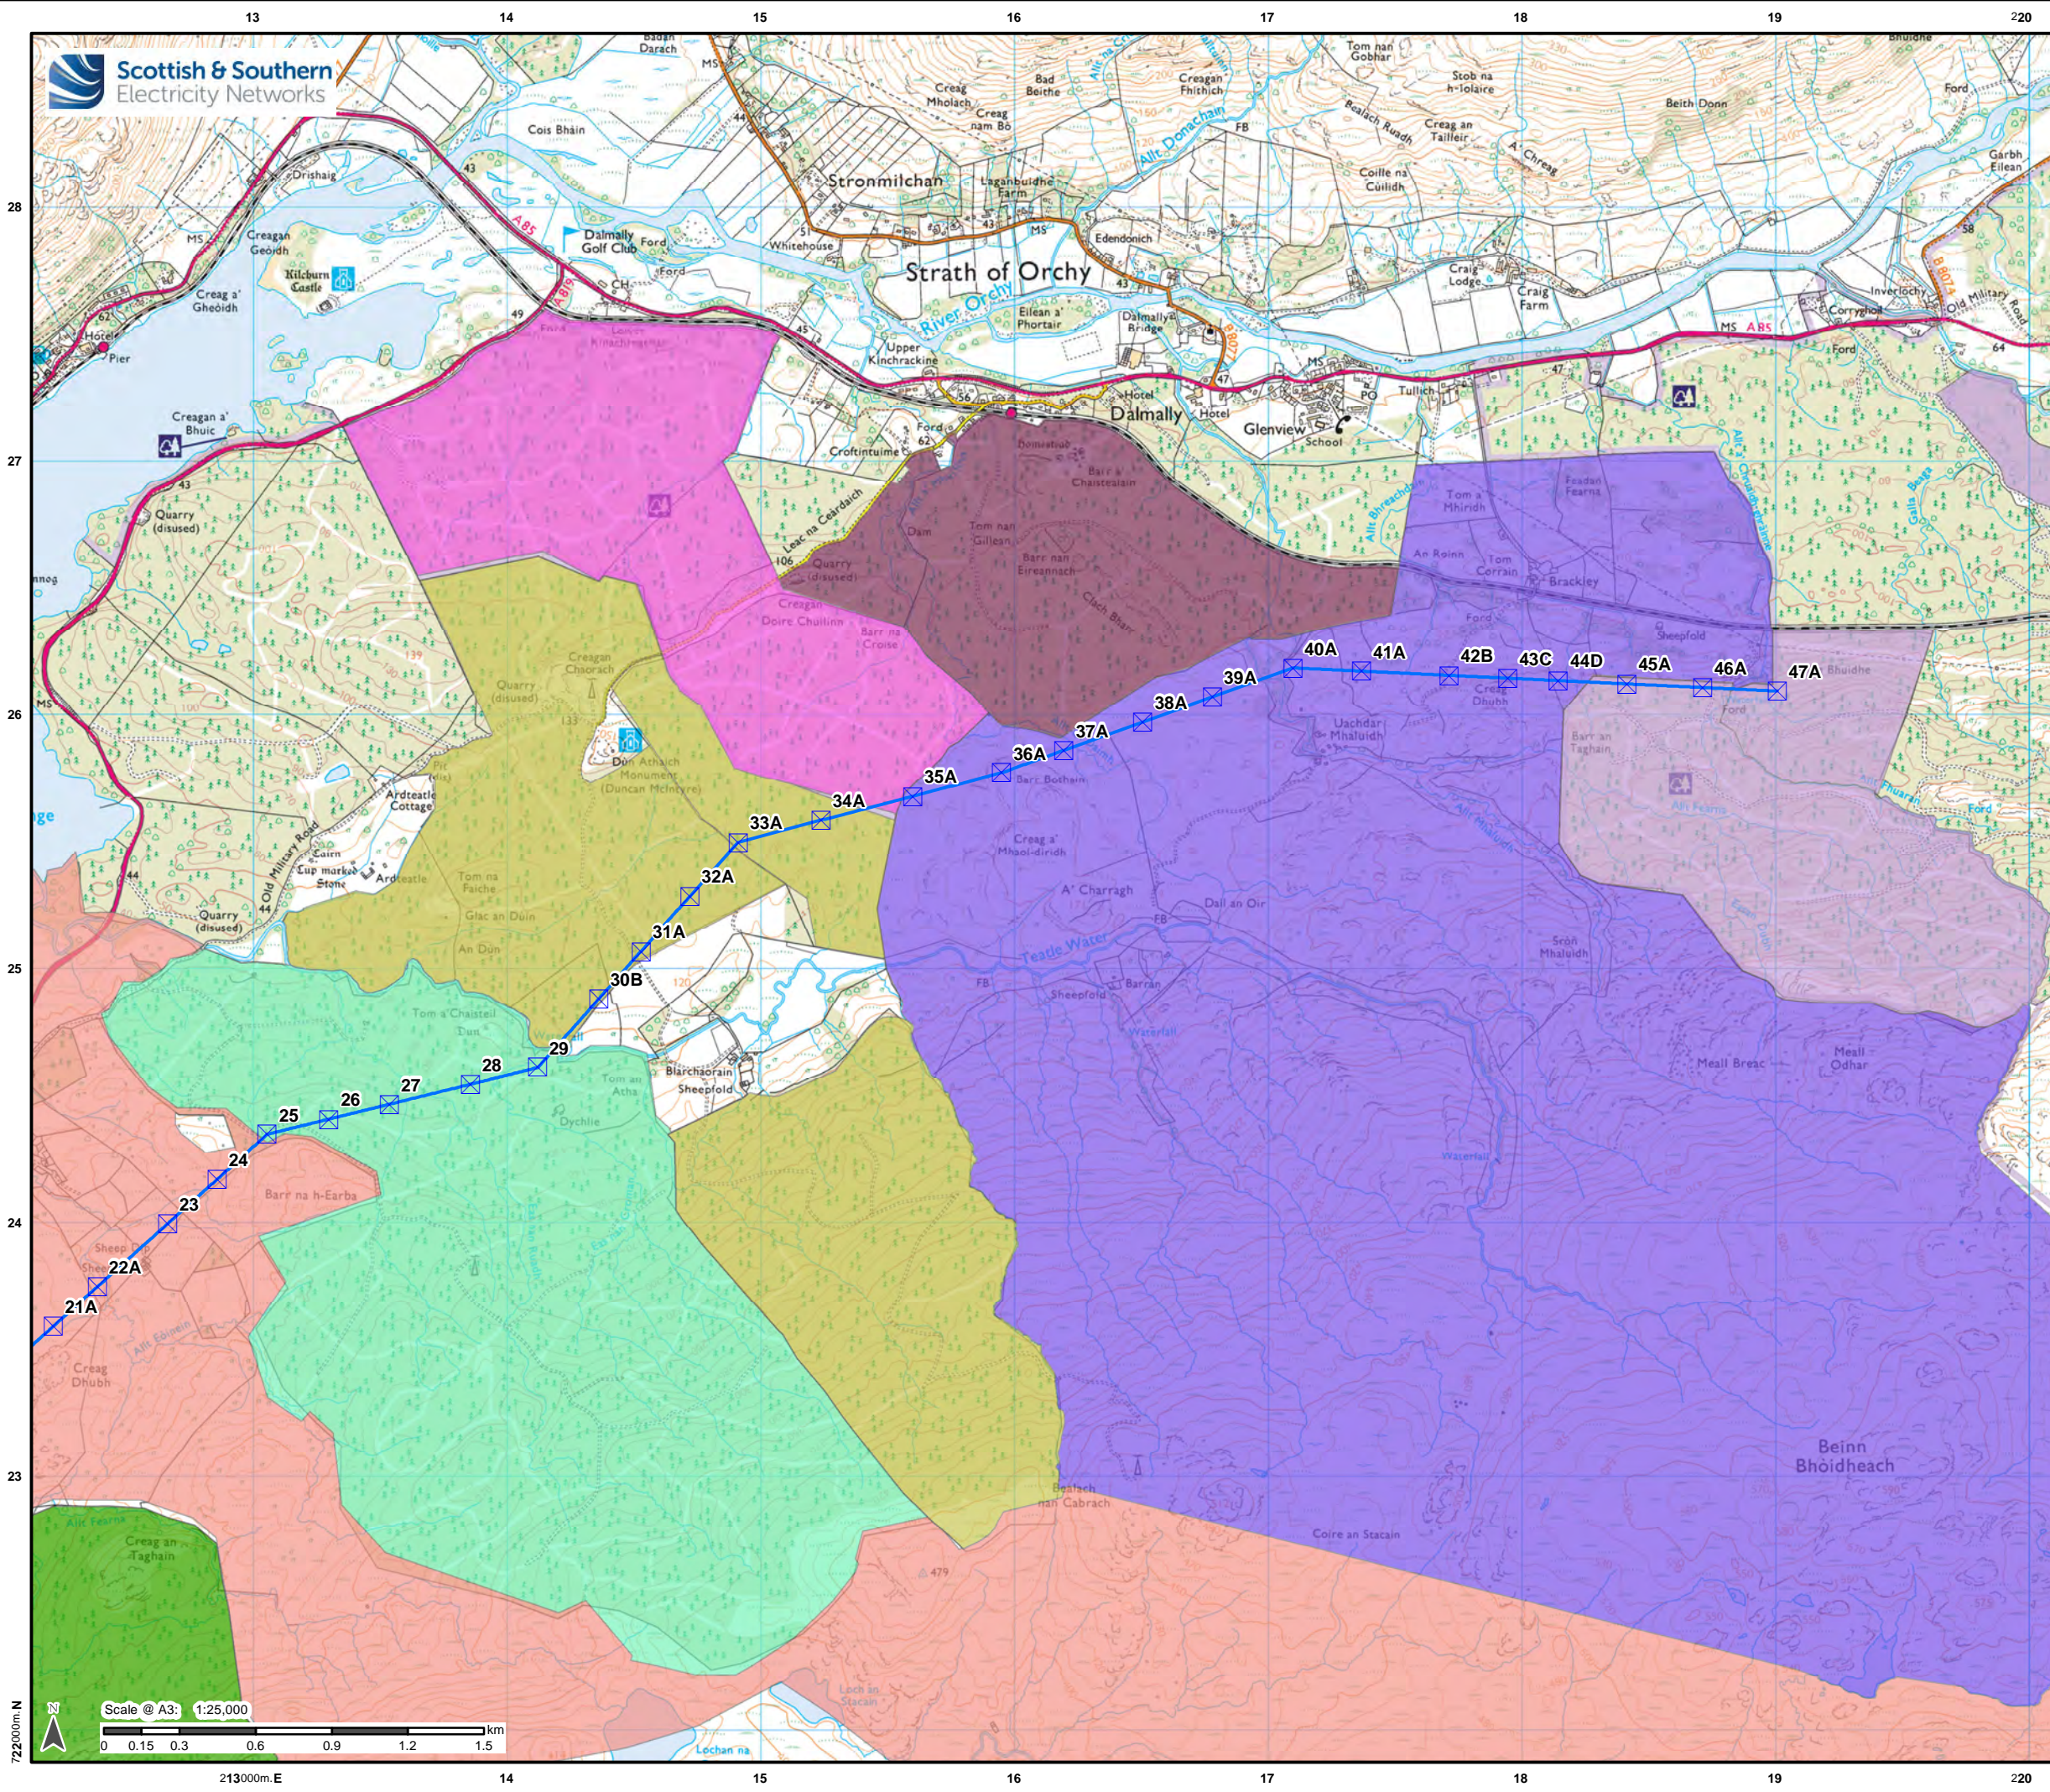

Project No: LT000029  
 Project: Creag Dhubh to Dalmally 275kV Connection

Title:  
 Figure 11.1  
 Landownership Boundaries Map  
 Page 1 of 2

Drawn by: IF Date: 09/12/2021

Drawing: LT000029\_WAY\_003\_Landownerships

Scale @ A3: 1:25,000

208000m.E 09 210 11 12 13 14 15

08 09 210 11 12 13 14 15

25  
24  
23  
22  
21  
20  
19

25  
24  
23  
22  
21  
20  
19

- ### Legend
- Proposed Towers
  - Proposed OHL
  - Achlian
  - Bovuy
  - Brackley Farm
  - Creagan and Cabrach
  - Dalmally Woods
  - Dychliemore
  - Glen Lochy Forest
  - Kinachreachan

Reproduced by permission of Ordnance Survey on behalf of HMSO.  
Crown copyright and database right 2021 all rights reserved.  
Ordnance Survey Licence number 0100022432.

Project No: LT000029  
Project: Creag Dhubh to Dalmally 275kV Connection

Title:  
Figure 11.1  
Landownership Boundaries Map  
Page 2 of 2

Drawn by: IF Date: 09/12/2021

Drawing: LT000029\_WAY\_003\_Landownerships